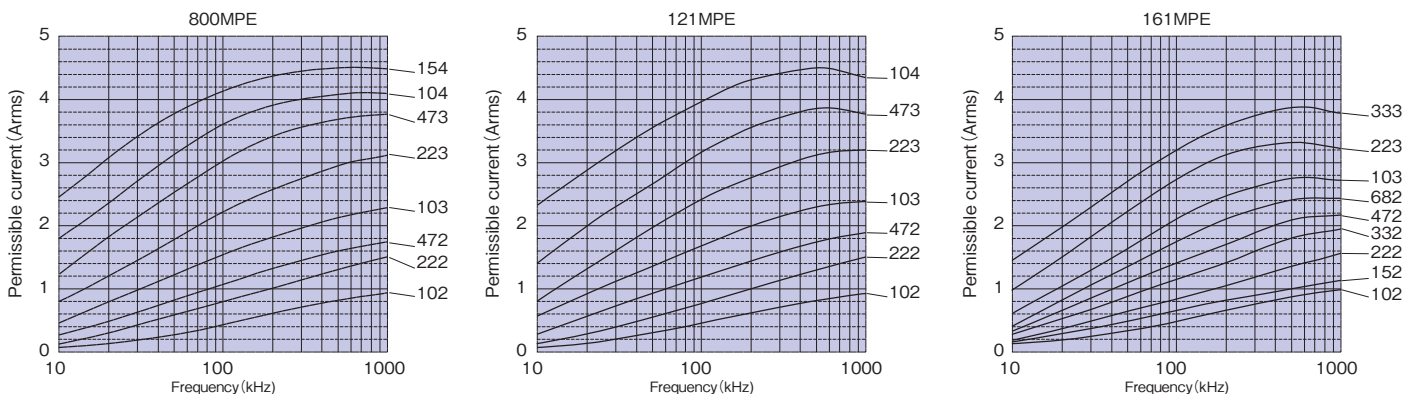

◆OUTLINE

(mm)

◆PART NUMBER

◆PERMISSIBLE CURRENT FOR FREQUENCY

◆ STANDARD SIZE

□ : Tolerance ** : Suffix

| Rated Voltage | Cap(μF) | Dimensions (mm) | | | | | | Typical Packaging Quantity (pcs) | | | | | | | | Part No. |
|--------------------|---------|-----------------|------|------|--------------|--------------|-----|----------------------------------|--------|-------------------------------|--------|--------|-----|--------------|--------------|----------|
| | | | | | | | | Long Lead type | | Taping Ammo Pack Type - Style | | | | | | |
| | | A | B | C | F±1.0 | LS±0.5 | d | Bag | Carton | TC | TX, TH | TL, TJ | TN | TS | | |
| 800VDC / 250VAC | 0.001 | 17.5 | 6.0 | 8.0 | 15.0 | 5.0/7.5/15.0 | 0.8 | 200 | 4,000 | — | — | 500 | 500 | — | 800MPE102□** | |
| | 0.0011 | 17.5 | 6.0 | 8.0 | 15.0 | 5.0/7.5/15.0 | 0.8 | 200 | 4,000 | — | — | 500 | 500 | — | 800MPE112□** | |
| | 0.0012 | 17.5 | 6.0 | 8.0 | 15.0 | 5.0/7.5/15.0 | 0.8 | 200 | 4,000 | — | — | 500 | 500 | — | 800MPE122□** | |
| | 0.0013 | 17.5 | 6.0 | 9.0 | 15.0 | 5.0/7.5/15.0 | 0.8 | 200 | 4,000 | — | — | 500 | 500 | — | 800MPE132□** | |
| | 0.0015 | 17.5 | 6.0 | 9.0 | 15.0 | 5.0/7.5/15.0 | 0.8 | 200 | 4,000 | — | — | 500 | 500 | — | 800MPE152□** | |
| | 0.0016 | 17.5 | 6.0 | 9.0 | 15.0 | 5.0/7.5/15.0 | 0.8 | 200 | 4,000 | — | — | 500 | 500 | — | 800MPE162□** | |
| | 0.0018 | 17.5 | 6.0 | 10.5 | 15.0 | 5.0/7.5/15.0 | 0.8 | 100 | 3,000 | — | — | 500 | 500 | — | 800MPE182□** | |
| | 0.002 | 17.5 | 6.0 | 10.5 | 15.0 | 5.0/7.5/15.0 | 0.8 | 100 | 3,000 | — | — | 500 | 500 | — | 800MPE202□** | |
| | 0.0022 | 17.5 | 5.5 | 9.5 | 15.0 | 5.0/7.5/15.0 | 0.8 | 200 | 4,000 | — | — | 500 | 500 | — | 800MPE222□** | |
| | 0.0024 | 17.5 | 5.5 | 9.5 | 15.0 | 5.0/7.5/15.0 | 0.8 | 200 | 4,000 | — | — | 500 | 500 | — | 800MPE242□** | |
| | 0.0027 | 17.5 | 5.5 | 11.0 | 15.0 | 5.0/7.5/15.0 | 0.8 | 100 | 3,000 | — | — | 500 | 500 | — | 800MPE272□** | |
| | 0.003 | 17.5 | 5.5 | 11.0 | 15.0 | 5.0/7.5/15.0 | 0.8 | 100 | 3,000 | — | — | 500 | 500 | — | 800MPE302□** | |
| | 0.0033 | 17.5 | 5.5 | 11.5 | 15.0 | 5.0/7.5/15.0 | 0.8 | 100 | 3,000 | — | — | 500 | 500 | — | 800MPE332□** | |
| | 0.0036 | 17.5 | 5.5 | 11.5 | 15.0 | 5.0/7.5/15.0 | 0.8 | 100 | 3,000 | — | — | 500 | 500 | — | 800MPE362□** | |
| | 0.0039 | 17.5 | 6.0 | 11.5 | 15.0 | 5.0/7.5/15.0 | 0.8 | 100 | 2,000 | — | — | 500 | 500 | — | 800MPE392□** | |
| | 0.0043 | 17.5 | 6.5 | 12.0 | 15.0 | 5.0/7.5/15.0 | 0.8 | 100 | 2,000 | — | — | 500 | 400 | — | 800MPE432□** | |
| | 0.0047 | 17.5 | 6.5 | 12.0 | 15.0 | 5.0/7.5/15.0 | 0.8 | 100 | 2,000 | — | — | 500 | 400 | — | 800MPE472□** | |
| | 0.0051 | 17.5 | 7.0 | 12.5 | 15.0 | 5.0/7.5/15.0 | 0.8 | 100 | 2,000 | — | — | 500 | 400 | — | 800MPE512□** | |
| | 0.0056 | 17.5 | 7.0 | 12.5 | 15.0 | 5.0/7.5/15.0 | 0.8 | 100 | 2,000 | — | — | 500 | 400 | — | 800MPE562□** | |
| | 0.0062 | 17.5 | 7.5 | 13.0 | 15.0 | 5.0/7.5/15.0 | 0.8 | 100 | 2,000 | — | — | 400 | 400 | — | 800MPE622□** | |
| | 0.0068 | 17.5 | 7.5 | 13.0 | 15.0 | 5.0/7.5/15.0 | 0.8 | 100 | 2,000 | — | — | 400 | 400 | — | 800MPE682□** | |
| | 0.0075 | 17.5 | 8.0 | 13.5 | 15.0 | 5.0/7.5/15.0 | 0.8 | 100 | 2,000 | — | — | 400 | 300 | — | 800MPE752□** | |
| | 0.0082 | 17.5 | 8.5 | 13.5 | 15.0 | 5.0/7.5/15.0 | 0.8 | 100 | 2,000 | — | — | 400 | 300 | — | 800MPE822□** | |
| | 0.0091 | 17.5 | 9.0 | 14.0 | 15.0 | 5.0/7.5/15.0 | 0.8 | 200 | 1,000 | — | — | 400 | 300 | — | 800MPE912□** | |
| | 0.01 | 17.5 | 9.0 | 14.5 | 15.0 | 5.0/7.5/15.0 | 0.8 | 200 | 1,000 | — | — | 400 | 300 | — | 800MPE103□** | |
| | 0.011 | 17.5 | 6.5 | 12.0 | 15.0 | 5.0/7.5/15.0 | 0.8 | 100 | 2,000 | — | — | 500 | 400 | — | 800MPE113□** | |
| | 0.012 | 17.5 | 7.0 | 12.5 | 15.0 | 5.0/7.5/15.0 | 0.8 | 100 | 2,000 | — | — | 500 | 400 | — | 800MPE123□** | |
| | 0.013 | 17.5 | 7.0 | 12.5 | 15.0 | 5.0/7.5/15.0 | 0.8 | 100 | 2,000 | — | — | 500 | 400 | — | 800MPE133□** | |
| | 0.015 | 17.5 | 7.5 | 13.0 | 15.0 | 5.0/7.5/15.0 | 0.8 | 100 | 2,000 | — | — | 400 | 400 | — | 800MPE153□** | |
| | 0.016 | 17.5 | 7.5 | 13.0 | 15.0 | 5.0/7.5/15.0 | 0.8 | 100 | 2,000 | — | — | 400 | 400 | — | 800MPE163□** | |
| | 0.018 | 17.5 | 8.0 | 13.5 | 15.0 | 5.0/7.5/15.0 | 0.8 | 100 | 2,000 | — | — | 400 | 300 | — | 800MPE183□** | |
| | 0.02 | 17.5 | 7.5 | 12.5 | 15.0 | 5.0/7.5/15.0 | 0.8 | 100 | 2,000 | — | — | 400 | 400 | — | 800MPE203□** | |
| | 0.022 | 17.5 | 7.5 | 13.0 | 15.0 | 5.0/7.5/15.0 | 0.8 | 100 | 2,000 | — | — | 400 | 400 | — | 800MPE223□** | |
| | 0.024 | 17.5 | 8.0 | 13.0 | 15.0 | 5.0/7.5/15.0 | 0.8 | 100 | 2,000 | — | — | 400 | 300 | — | 800MPE243□** | |
| | 0.027 | 17.5 | 8.0 | 13.5 | 15.0 | 5.0/7.5/15.0 | 0.8 | 100 | 2,000 | — | — | 400 | 300 | — | 800MPE273□** | |
| | 0.03 | 17.5 | 8.5 | 14.0 | 15.0 | 5.0/7.5/15.0 | 0.8 | 100 | 1,000 | — | — | 400 | 300 | — | 800MPE303□** | |
| | 0.033 | 17.5 | 9.0 | 14.0 | 15.0 | 5.0/7.5/15.0 | 0.8 | 200 | 1,000 | — | — | 400 | 300 | — | 800MPE333□** | |
| | 0.036 | 17.5 | 9.5 | 14.5 | 15.0 | 5.0/7.5/15.0 | 0.8 | 200 | 1,000 | — | — | 300 | 300 | — | 800MPE363□** | |
| | 0.039 | 17.5 | 9.5 | 15.0 | 15.0 | 5.0/7.5/15.0 | 0.8 | 200 | 1,000 | — | — | 300 | 300 | — | 800MPE393□** | |
| | 0.043 | 17.5 | 9.5 | 16.5 | 15.0 | 5.0/7.5/15.0 | 0.8 | 200 | 1,000 | — | — | 300 | 300 | — | 800MPE433□** | |
| 0.047 | 17.5 | 9.5 | 16.5 | 15.0 | 5.0/7.5/15.0 | 0.8 | 200 | 1,000 | — | — | 300 | 300 | — | 800MPE473□** | | |
| 0.051 | 17.5 | 10.0 | 17.0 | 15.0 | 5.0/7.5/15.0 | 0.8 | 200 | 1,000 | — | — | 300 | 300 | — | 800MPE513□** | | |
| 0.056 | 17.5 | 10.5 | 17.5 | 15.0 | 5.0/7.5/15.0 | 0.8 | 200 | 1,000 | — | — | 300 | 200 | — | 800MPE563□** | | |
| 0.062 | 17.5 | 11.0 | 18.0 | 15.0 | 5.0/7.5/15.0 | 0.8 | 200 | 1,000 | — | — | 300 | 200 | — | 800MPE623□** | | |
| 0.068 | 18.0 | 11.5 | 18.5 | 15.0 | 5.0/7.5/15.0 | 0.8 | 200 | 1,000 | — | — | — | — | — | 800MPE683□** | | |
| 0.075 | 18.0 | 12.0 | 20.0 | 15.0 | 5.0/7.5/15.0 | 0.8 | 200 | 800 | — | — | — | — | — | 800MPE753□** | | |
| 0.082 | 18.0 | 12.0 | 20.5 | 15.0 | 5.0/7.5/15.0 | 0.8 | 200 | 800 | — | — | — | — | — | 800MPE823□** | | |
| 0.091 | 18.0 | 12.5 | 21.0 | 15.0 | 5.0/7.5/15.0 | 0.8 | 200 | 800 | — | — | — | — | — | 800MPE913□** | | |
| 0.1 | 18.0 | 13.5 | 22.0 | 15.0 | 5.0/7.5/15.0 | 1.0 | 100 | 800 | — | — | — | — | — | 800MPE104□** | | |
| 0.11 | 18.0 | 14.0 | 22.5 | 15.0 | 5.0/7.5/15.0 | 1.0 | 100 | 800 | — | — | — | — | — | 800MPE114□** | | |
| 0.12 | 18.0 | 15.0 | 23.5 | 15.0 | 5.0/7.5/15.0 | 1.0 | 100 | 500 | — | — | — | — | — | 800MPE124□** | | |
| 0.13 | 18.0 | 15.5 | 24.0 | 15.0 | 5.0/7.5/15.0 | 1.0 | 100 | 500 | — | — | — | — | — | 800MPE134□** | | |
| 0.15 | 18.0 | 16.5 | 25.5 | 15.0 | 5.0/7.5/15.0 | 1.0 | 100 | 500 | — | — | — | — | — | 800MPE154□** | | |