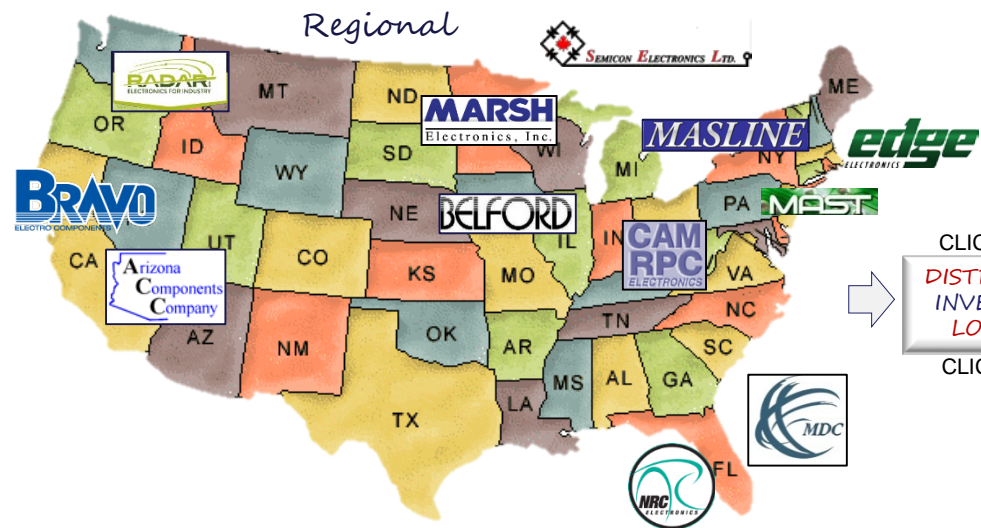

- ARIZONA 
- ARROW 
- BELFORD 
- BRAVO 
- CAM RPC 
- DIGIKEY 
- EDGE 
- FUTURE 
- GARRETT 
- MARSH 
- MAST 
- MILTRONICS 
- NEWARK 
- NRC 
- MASLINE 
- RADAR 
- RUTRONIK 
- SEMICON 
- STOCKMAN 

Rubycon

RUBYCON CORPORATION

Canada USA Mexico
 Distribution Network
 S. America Global

Click Icon
 for
 Web Link

CLICK HERE
 DISTRIBUTOR
 INVENTORY
 LOCATOR
 CLICK HERE