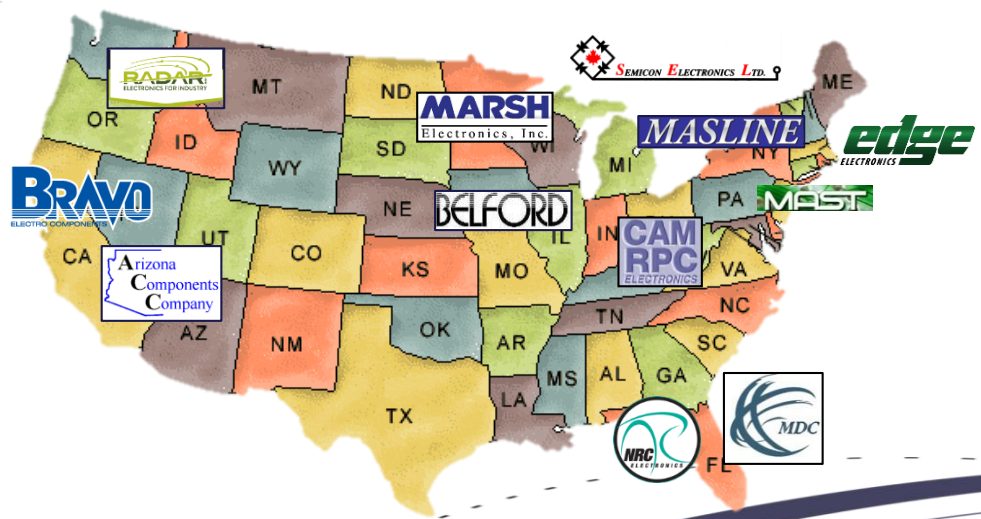

Rubycon

Americas Distribution Network

GLOBAL: eCommerce

48 Hr
GLOBAL
Delivery

- ARIZONA
- BELFORD
- BRAVO
- CAM RPC
- EDGE
- MARSH

- MAST
- MILTRONICS
- NRC
- MASLINE
- RADAR
- SEMICON

USA: Regional